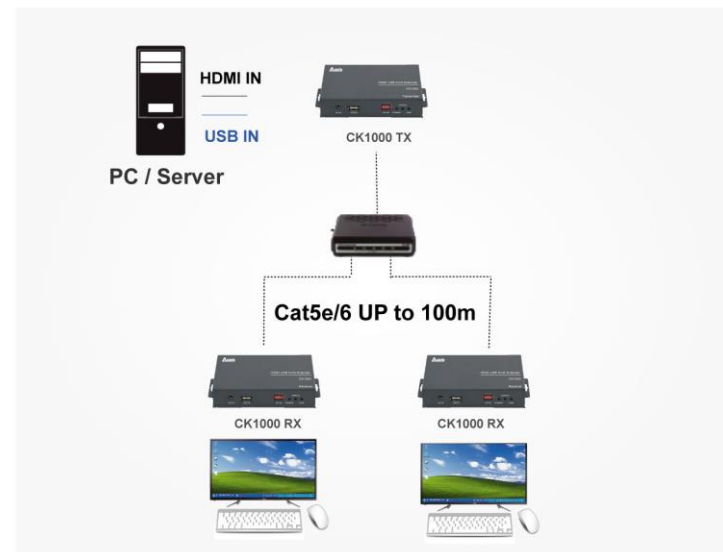

with Giga Switch

Package connects

- 2 x 12V 1.5A Power Supply
- 2 x IR Cable
- 1 x User Manual