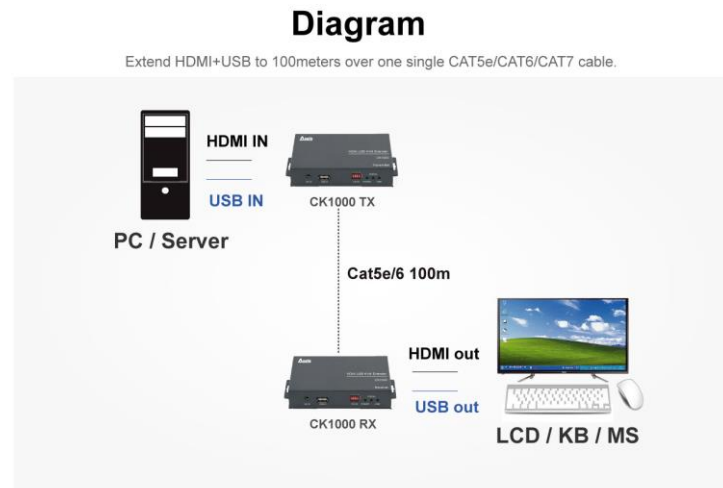

HDMI USB KVM Over IP Extender

Model:CK1000

Features

- Supports KVM function to realize remote control.
- Over one single Cat5e/6 cable or IP up to 100m transmission.
- Support all HD formats, the maximum resolution up to 1080P @60Hz.
- Supports one way IR.
- Support Dual console and Multi-point display.
- Made in Taiwan.

Specification

MODLE NAME	CK1000
Input	1 x HDMI, 1 x USB, 1 x IR, 1 x RJ-45
Output	1 x HDMI, 2 x USB, 1 x IR, 1 x RJ-45
Video Resolution	Supports 1080P 60Hz and below
Housing material	Metal
Operating Temperature Range	0 to 50°C (32 to 122°F)
Operating Humidity Range	10 to 90% RH
Power Supply	AC 110V-240V 50/60HZ DC 12V 1.5A
Dimension (L x W x H)	135 x 92 x 27 mm
Mass (Main unit)	0.8 Kg (Tx+Rx)

Diagram