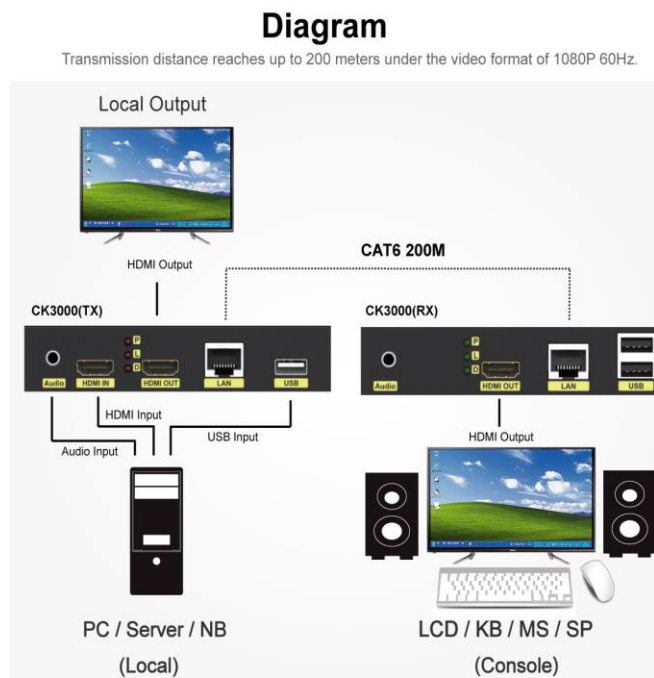

HDMI USB KVM Extender with Audio

Model:CK3000

Features

- Extend the HDMI + USB keyboard mouse + sound signal point-to-point by 200 meters through the network route, with a resolution of 720P/1080P @60Hz.
- Built-in transmitter HDMI signal local out, can be connected to a screen monitor at the near end.
- Trough Giga Switch can achieve point-to-multipoint transmission.
- Pure hardware design, plug and play, no need to install additional software.
- Support for sound embedding and de-embedding. (Cannot be embedded and de-embedded at the same time)

Specification

MODLE NAME	CK3000
Input	1 x HDMI in, 1 x HDMI out, 1 x 3.5mm in, 1 x USB in, 1 x RJ-45 out
Output	1 x HDMI out, 1 x 3.5mm out, 2 x USB Keyboard Mouse out, 1 x RJ-45 in,
Video Resolution	1080P @60Hz
Transmission Distance	200m(Max)
USB Transmit Speed	480M bit/s (Max)
Material	Metal
Operating Temperature Range	0 to 40°C
Operating Humidity Range	5 to 85% RH
Dimension (L x W x H)	146 x 91 x 26 mm (TX or RX)
Mass (Main unit)	262g (Tx or Rx)

Diagram

Package connects

- 2 x 5V Power Supply
- 1 x HDMI Cable
- 1 x USB2.0 Cable
- 1 x User Manual