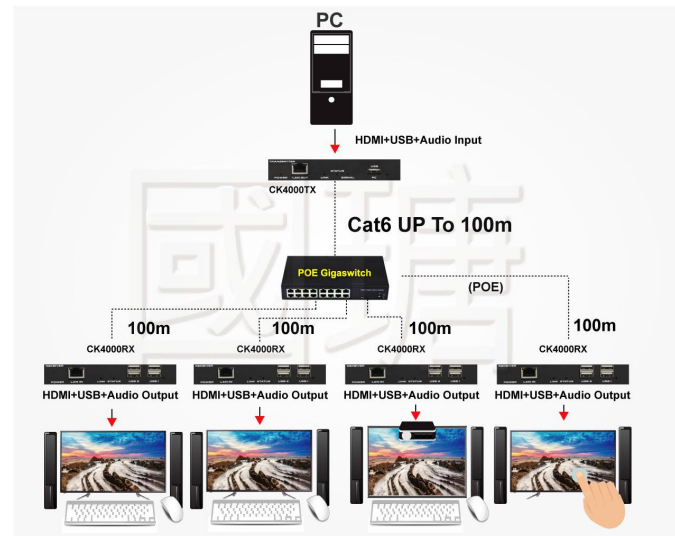

4KHDMI USB KVM Extender with Audio

Model:CK4000

Features

- Through the network route, extends the HDMI + USB Hub keyboard mouse + voice signal point-to-point by 100 meters, with a resolution of 4K@30Hz.
- The ultra-low delay of this machine is less than 50ms.
- Built-in USB Hub can connect USB peripheral devices.
- Serial connection Giga Switch can reach multi-point transmission mode.
- Pure hardware design, plug and play, no need to install additional software.
- Sound support embedding: No sound HDMI image input and sound synchronization 3.5mm, combined into a sound HDMI video output.
- Support for sound de-embedding: Sound HDMI image input, separate sound HDMI image, and 3.5mm sound output.
- Support HDMI audio 2CH/5.1CH/7.1CH/DTS/Dolby format.
- Support POE power supply (802.3AF), convenient for construction.

Specification

MODLE NAME	CK4000
Transmitter port	1 x HDMI in, 1 x 3.5mm in, 1 x USB in, 1 x RJ-45 out
Output	1 x HDMI out, 1 x 3.5mm out, 2 x USB Keyboard Mouse out, 2 x USB Hub out, 1 x RJ-45 in,
Video Resolution	4K@30Hz / 1080p@60Hz / 1080p@50Hz / 1080p@30Hz / 720p@50Hz / 720p@60Hz / 480p@60Hz
Transmission Distance	100m(Max)
USB Transmit Speed	480M bit/s (Max)
Material	Metal
Operating Temperature Range	0 to 40°C
Operating Humidity Range	5 to 85% RH
Power Supply	AC 110V-240V 50/60HZ DC 5V
Dimension (L x W x H)	150 × 85 × 25 mm (TX or RX)
Mass	522g (Tx+Rx)

Diagram

With POE Giga Switch

Package connects

- 2 x 5V Power Supply
- 1 x HDMI Cable
- 1 x USB2.0 Cable
- 1 x User Manual