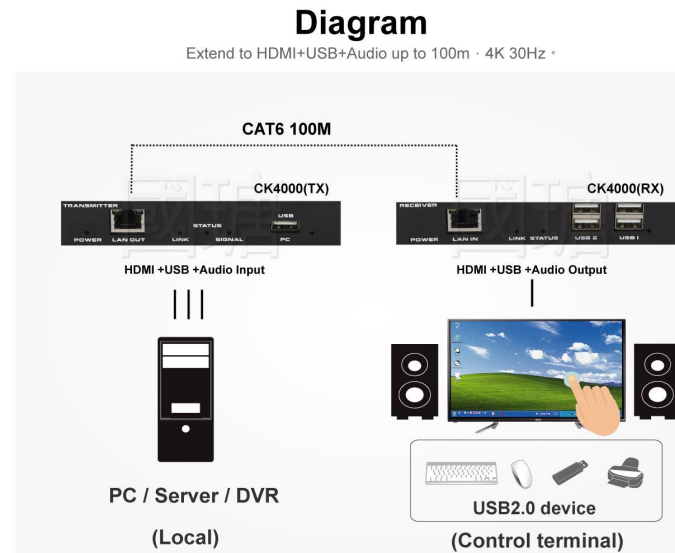

4KHDMI USB KVM Extender with Audio

Model:CK4000

Features

- Through the network route, extends the HDMI + USB Hub keyboard mouse + voice signal point-to-point by 100 meters, with a resolution of 4K@30Hz.
- The ultra-low delay of this machine is less than 50ms.
- Built-in USB Hub can connect USB peripheral devices.
- Serial connection Giga Switch can reach multi-point transmission mode.
- Pure hardware design, plug and play, no need to install additional software.
- Sound support embedding: No sound HDMI image input and sound synchronization 3.5mm, combined into a sound HDMI video output.
- Support for sound de-embedding: Sound HDMI image input, separate sound HDMI image, and 3.5mm sound output.
- Support HDMI audio 2CH/5.1CH/7.1CH/DTS/Dolby format.
- Support POE power supply (802.3AF), convenient for construction.

Specification

MODLE NAME	CK4000
Transmitter port	1 x HDMI in, 1 x 3.5mm in, 1 x USB in, 1 x RJ-45 out
Output	1 x HDMI out, 1 x 3.5mm out, 2 x USB Keyboard Mouse out, 2 x USB Hub out, 1 x RJ-45 in,
Video Resolution	4K@30Hz / 1080p@60Hz / 1080p@50Hz / 1080p@30Hz / 720p@50Hz / 720p@60Hz / 480p@60Hz
Transmission Distance	100m(Max)
USB Transmit Speed	480M bit/s (Max)
Material	Metal
Operating Temperature Range	0 to 40°C
Operating Humidity Range	5 to 85% RH
Power Supply	AC 110V-240V 50/60HZ DC 5V
Dimension (L x W x H)	150 × 85 × 25 mm (TX or RX)
Mass	522g (Tx+Rx)

Diagram

With POE Giga Switch

Package connects

- 2 x 5V Power Supply
- 1 x HDMI Cable
- 1 x USB2.0 Cable
- 1 x User Manual