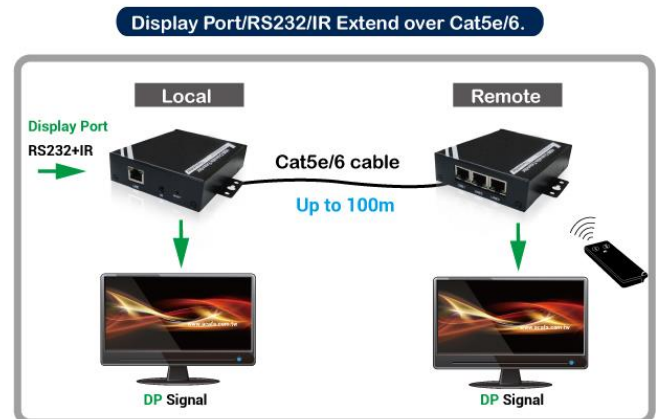

Diagram

Accessories:

- 2 X IR Cable
- 2 X RS232 Cable
- 1 X Audio Cable
- 2 X DC 5V