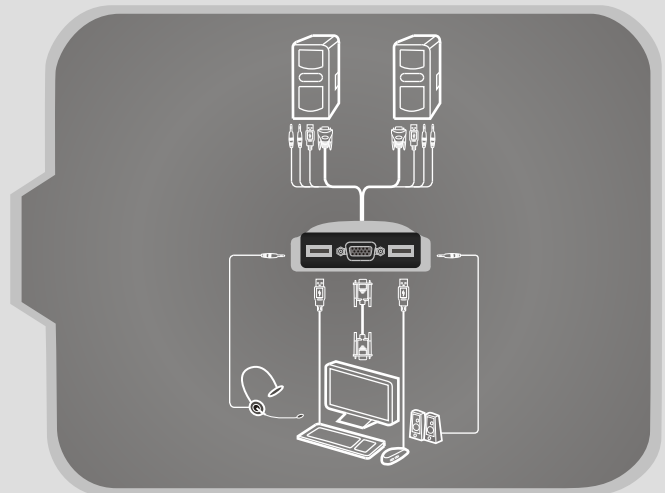

Diagram

Specification

Model/Function		KU02A
Number Of Computers Controlled		2
Selection Method		USB Keyboard Hot Key only
USB Versions supported		1.1
LEDs		Red for PC Selection Green for PC ON-Line Selection
PC Connectors	USB	2 x Type A USB Connectors
	Video	2 x HDB-15 male
	Speaker	2 x Stereo speaker plugs
	Microphone	2 x Mono microphone plugs
	KVM Body	1 x DVI 24+5 Connector (male)
Console Ports	Keyboard / Mouse	2 x Type A USB Connectors (female)
	Video	1 x HDB-15 female
	Speaker	1 x Stereo speaker jack
	Microphone	1 x Mono microphone jack
	HOST	1 x DVI 24+5 Connector (female)
Auto-Scan Interval		5~60 Seconds
DDC, DDC2 monitor		Yes (Max. Resolution: 2048x1536)@85Hz
Hot Swappable		Yes
Operating systems supported		Windows 98SE/ME/2000/XP/Vista/2003 Server, Sun Micro, Mac, Linux
Device driver		No
Power		By PC USB power
Cable Length		1.20 Meter
Dimensions (LxWxH)		65 x 85 x 25 (mm)
Unit Weight		450 g

Accessories

- ⌘ 1 x KU02A
- ⌘ 2 x USB + VGA + Audio cable (1.3M)