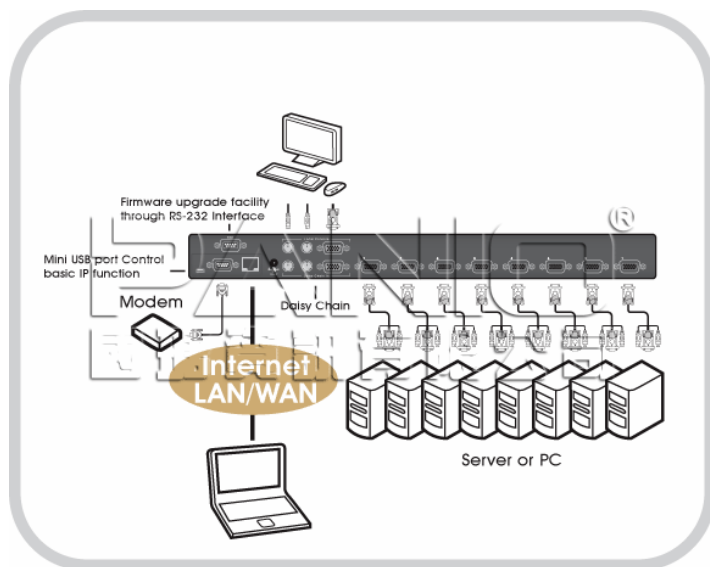

Diagram

Accessories :

- 1 x KVM108P
- 1 x Daisy Chain Cable
- 8 x 3-in-one cables
- 1 x USB A to mini-B Type Cable
- 1 x Null modem cable
- 1 x CD-ROM with supporting programs
- 1 x AC to DC Power Adapter
- 1 x Rack Mount Kit
- 1 x User's manual