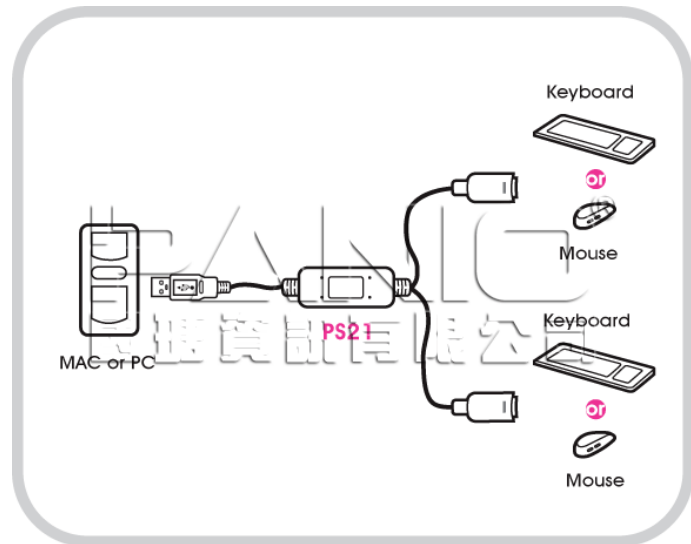

# USB Adaptor

MODEL : PS21

2-Port USB to PS/2 Adaptor

USB PS/2

Made in Taiwan

The USB to Single or Dual PS/2 Adaptor from PANIO is the ideal solution for those who want to use legacy PS/2 devices on new USB systems. The USB to Single or Dual PS/2 Adapter allows you to connect a PS/2 mouse and keyboard through the USB port on any computer. It's the ideal solution for connecting a full-size keyboard and mouse to the USB Port on your notebook.

Features

Diagram

- Connectors: One USB A, Two mini-DIN 6-pin sockets.
- Connect directly to a USB port on your computer or to a USB hub.
- Fully compliant with USB 1.1 specifications.
- Easy to install; plug-and-play compatible.
- Color-coded connectors for easy identification.
- Ideal for notebooks.
- No power adapter is needed.
- Supports Microsoft Intellimouse and compatible mice.
- Requires standard PS/2 mouse driver.
- Support Windows 98/98SE/ME/2000/XP/Vista/7 、 Mac OS9 、 X, Linux 、 Sun Micro OS.
- Works with PC, MacR and SunR platforms.