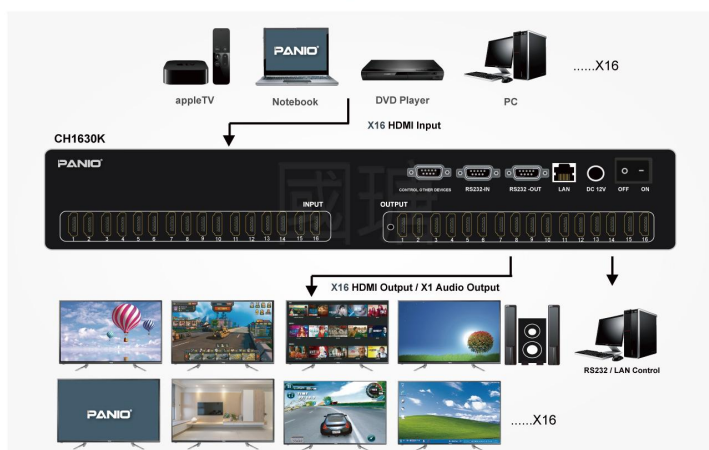

16 in 16 out 4K 30Hz HDMI matrix switcher

Model:CH1630K

Features

- 16 in 16 out digital audio and video 4K HDMI audio and video signal matrix switcher.
- It can be selected arbitrarily, 1 input, 1 output, 1 input, and multiple outputs or cross selection switching for each channel.
- Support 4K x 2K @30Hz, 1080P @60Hz, 1080P 3D @60Hz.
- Deep Color supports 48/36/30/24-bit.
- Support the 1st output sound separate independent output.
- Support independent manual EDID function for each port.
- Support LPCM 7.1CH, Dolby True HD, Dolby Digital, and DTS-HD Master Audio transmission.
- Two-button control method: the first press selects the input device, the second press selects the output port, and supports quick cancellation of the selected port.
- Control method: button, remote control, 3x RS-232, Web UI, APP.
- It can store 8 kinds of scenes for use, and quickly recall the saved scene modes without switching operations one by one.
- Radio and television grade switching chip, image switching can be completed with a single chip, and the switching efficiency is higher.
- Support 19" rack size.

Diagram

Diagram

Specification

Model Name	CH1630K
Input port	16 x HDMI (Type A Female)
Output port	16 x HDMI (Type A Female), 1 x 3.5mm
Video resolution (Max)	480i, 576i, 480p, 576p, 720p ,1080i, 1080p @24/30/50/60Hz, 1080P 3D @60Hz, 4K @30Hz
ESD protection	Human body discharge mode: ± 8kV (air-gap discharge) ±4kV (contact discharge)
Control Interface	2 x RS-232 Male, 1 x RS-232 Female, 1 x RJ-45
Protocol standard	Support HDMI1.4b, EDID management, HDCP
Control mode	Button, remote control, 3xRS-232, TCP/IP, ios Android APP
Cable length	Input and output can be connected to HDMI cables with a maximum length of 5 meters. If the length exceeds this length, it is recommended to use an extender to extend the distance.
Power supply	DC: 12V 5A
Power consumption	34W (Max)
Dimensions	480 x 252 x 44mm (LxWxH)
Item Weight	3.5Kg