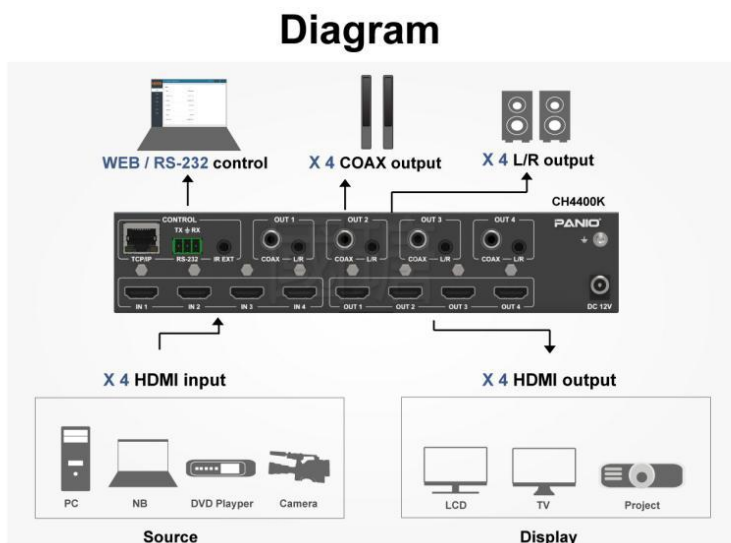

Specification

MODLE NAME	CH4400K
Input port	4 x HDMI (Type A Female), IR extension port
Output port	4 x HDMI (Type A Female), 4 x Coax Audio (RCA) , 4 x 3.5mm
Support resolution (Max)	4K@60Hz,YUV4:4:4
HDMI audio format	PCM2.0/5.1/7.1CH, Dolby Digital/Plus/EX, Dolby True HD, DTS, DTS-EX, DTS-96/24, DTS High Res, DTS-HD Master Audio, DSD
Coaxial audio format	PCM2.0, Dolby Digital / Plus, DTS 2.0/ 5.1
L/R audio format	PCM2.0CH
Protocol standard	Support HDMI2.0, HDCP2.2 and DVI 1.0
Bandwidth	18Gbps
Color space	RGB, YCbCr 4:4:4/ 4:2:2/ 4:2:0
Color depth	8-bit, 10-bit, 12-bit
HDR format	HDR10, HDR10+, Dolby Vision, HLG
ESD protection	Human body model—±8kV (Air-gap discharge) & ±4kV (Contact discharge)
Cable length	Input and output can be connected to a maximum of 5 meters HDMI2.0 cable
Control mode	button, remote control, RS-232, TCP/IP
Power supply	DC 12V/2.5A (unilateral power supply)
Power Consumption	10W (max)
Dimensions	220 x 105 x 44mm (LxWxH)
Item Weight	792g

Diagram

Package connects

- 1 X CH4400K
- 1 X Remote control (Battery not provided)
- 1 X RS-232 cables
- 1 X DC 12V 2.5A
- 1 X IR extension cable
- 2 X Rack accessories
- 1 X User manual