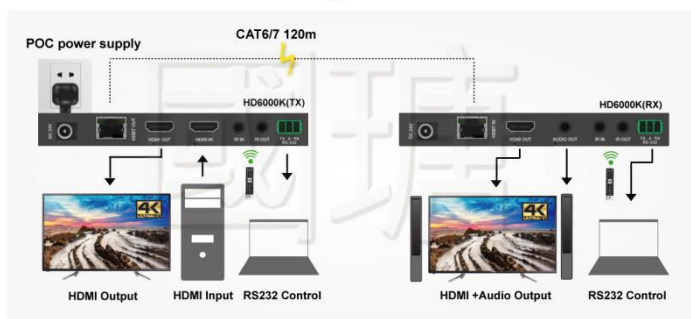

## 4K 60Hz HDMI2.0 extender

Model:HD6000K

### Features

- The 4K 60Hz HDMI + Audio + IR + RS-232 signal is transmitted to the remote display through the network cable.
- Using HDBaseT uncompressed transmission technology, 4K video and audio signals can be transmitted remotely through the network cable.
- Support 1 input 2 output, 1 x HDMI near-end output and 1 x HDMI remote synchronous output.
- Support HDMI2.0, HDCP 2.2 / 1.4.
- Support HDMI CEC function (Consumer Electronics Control).
- It can transmit up to 150 meters under 1080P @60Hz and 120 meters under 4K @60Hz.
- Support 4K @60Hz resolution, and YUV4:4:4, 18G, HDR10+, HLG, Dolby vision.
- Support audio de-embedding, independent output of PCM 2.0 sound.
- Support wide-band bi-direction infrared routing control.
- Support EDID function.
- Support ESD electrostatic protection function.
- Support POC unilateral power supply.
- Hardware design, no need to install additional software.

### Specification

MODLE NAME	HD6000K
Transmitter port	1 x HDMI input, 1 x HDMI output, 2 x IR, 1 x RS-232, 1 x HDBT (RJ45) output
Receiver port	1 x HDMI output, 1 x 3.5mm output, 2 x IR, 1 x RS-232, 1 x HDBT (RJ45) input
Support resolution	4K@60Hz,YUV4:4:4 (Max)
Transmission distance	Transmit up to 150m under 1080p 60Hz, 120m under 4K 60Hz
HDMI audio format	LPCM 2.0/2.1/5.1/6.1/7.1, Dolby Digital, Dolby TrueHD, Dolby Digital Plus(DD+), DTS-ES, DTS HD Master, DTS HD-HRA, DTS-X
L/R audio format	PCM 2.0
Bandwidth	18Gbps
ESD protection	Human body model—±8kV (Air-gap discharge) & ±4kV (Contact discharge)
Cable length	Input and output can be connected to a maximum of 5 meters HDMI2.0 cable
Power supply	DC 24V/1A (unilateral power supply)
Dimensions	Transmitter 140 × 65 × 18mm Receiver 140 × 65 × 18mm (LxWxH)
Item Weight	Transmitter 160g / Receiver 155g

### Package connects

- 1 X HD6000K Transmitter
- 1 X HD6000K Receiver
- 2 X IR cables
- 1 X DC 24V 1A (POC)
- 2 X 3-pin Phoenix connector for RS-232
- 1 X Rack accessories
- 1 X User manual