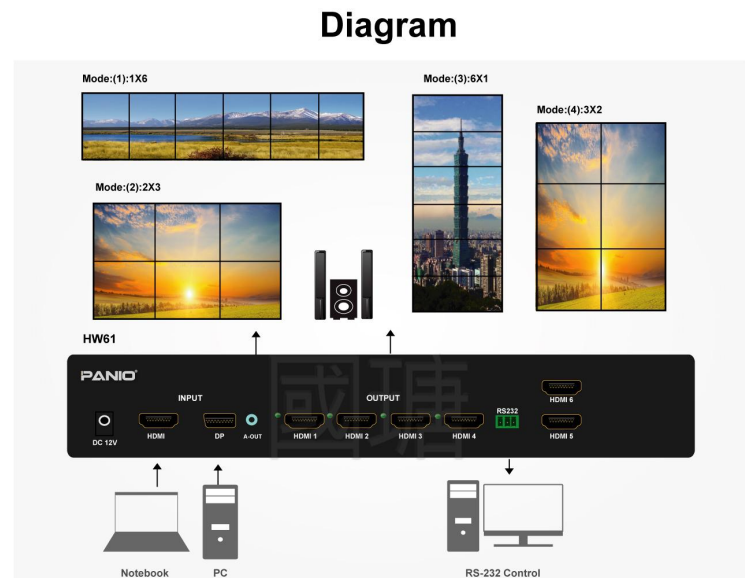

6-ports output video wall splicing processor

Model:HW61

Features

- Built-in 2x3, 3x2, 1x6, 6x1, 1x5, 5x1, Up to 6 screens, vertical or horizontal TV wall.
- Support 1 port DP, and 1 port HDMI switch input.
- The DP port support 2x3 mode 5760x2160 30HZ input, 3x2 mode 3840x3240 30HZ input.
- Supports custom resolution function, ultra-high resolution display, and the screen ratio will not be deformed or stretched.
- Support single screen 180° rotation function.
- Support screen mirroring function.
- Support 3.5mm port audio separation output.
- Pure hardware design, plug, and play, no need to install additional software.
- It has advanced functions such as 3D comb filter image decoding, 3D noise reduction and automatic motion compensation de-interlacing technology, skin color correction, color vividness enhancement, GAMMA correction and frame rate conversion.
- Support multiple output resolution options, compatible with LCD screens and projectors.
- Support leading image processing technologies and functions such as dynamic contrast enhancement, true six-axis color control overlay, and noise elimination.
- Control method: Remote control switch, panel buttons, RS-232.

Package contents

- 1 X HW61
- 1 X DC 12V 1A Adapter
- 1 X Remote control (Battery not provided)
- 1 X User manual

Diagram

Specification

Model Name	HW61
Input	1 x HDMI, 1 x DP
Output	6 x HDMI, 1 x 3.5mm
Input resolution	DP input: 5760 x 3240 30Hz, 5760 x 1080 60Hz, 1920 x 3240 60Hz backward compatible HDMI input: 3840 x 2160 30Hz, 1920 x 3240 30Hz backward compatible
Output resolution	1024 x 768 60Hz, 1280 x 800 60Hz, 1280 x 720 60Hz, 1920 x 1080 60Hz, 1920 x 1200 60Hz resolution switchable
Splicing mode	1x2/3/4/5/6, 2x1/2/3, 3x1/2, 4x1, 5x1, 6x1, Screen placement vertical or horizontal.
Cable length	Input and output can be connected to a maximum of 5 meters 4K HDMI cable
Control method	Remote control, RS-232, Button
Power	DC 12V 1A
Dimensions	302 x 152 x 40mm (LxWxH)